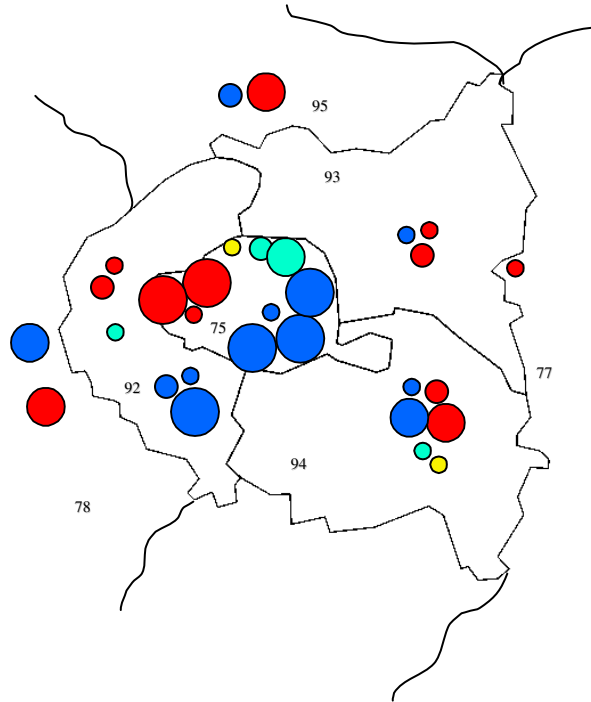

Implantations TRIBVN en France

Bleu : Anatomie Pathologie
Rouge : Hématologie
Vert : Lames virtuelles
Jaune : TeleSlide
Marron : Industries

- 1 Station
- 2 Stations
- 5 Stations
- 10 Stations