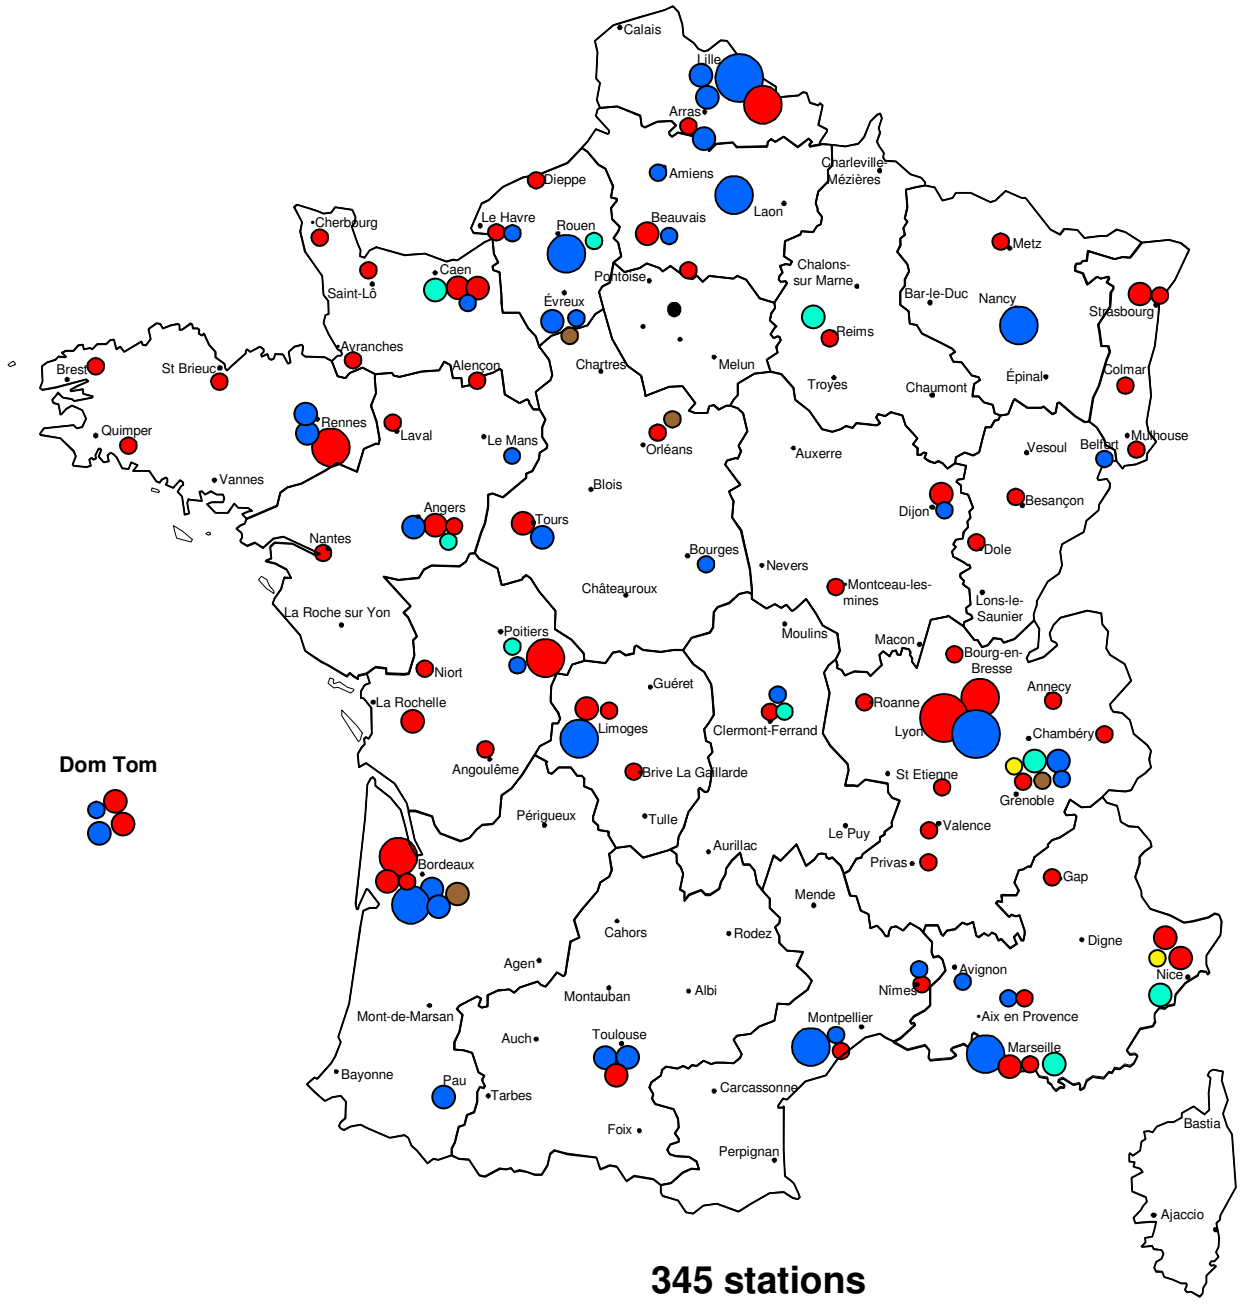

345 stations